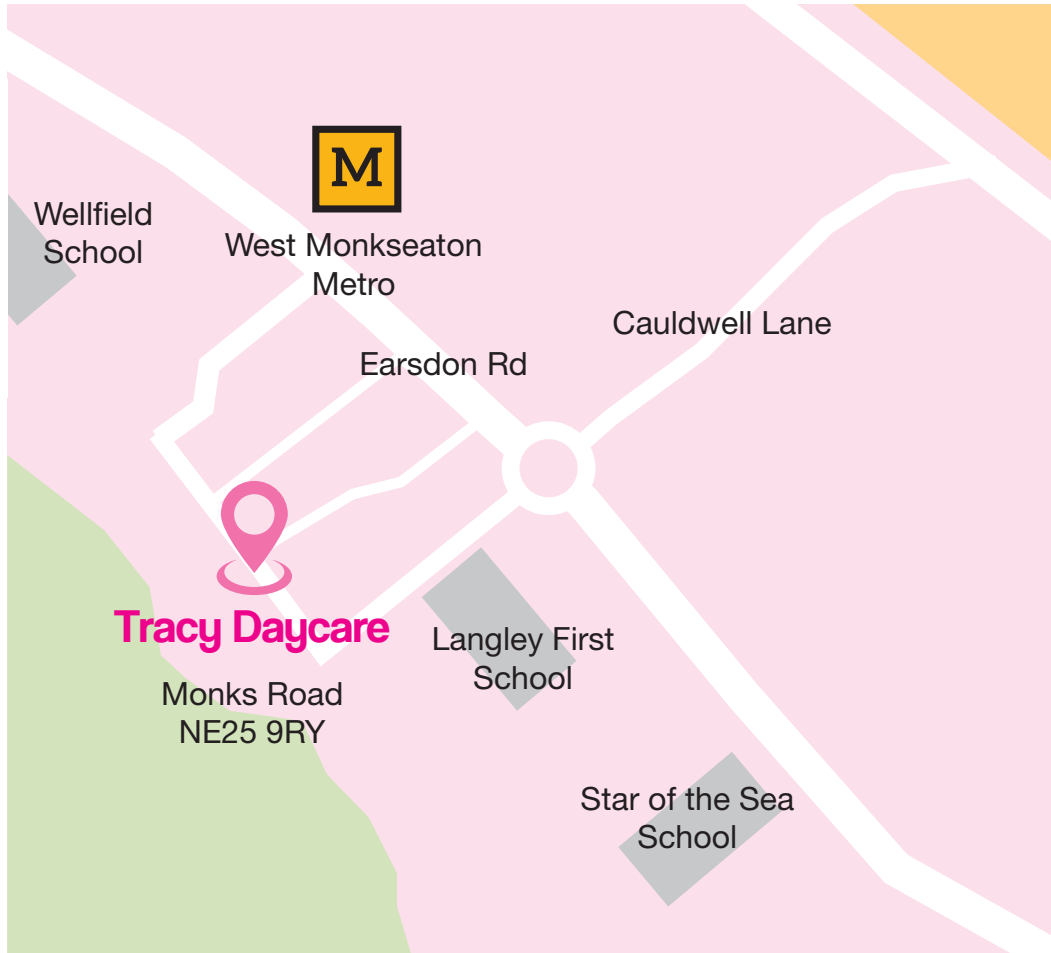

Location

NE25 9RY

My location is just off Earsdon Road
just a 5 minute walk to
West Monkseaton Metro Station
and ideally placed for local schools
play activities and visits to the
seaside.